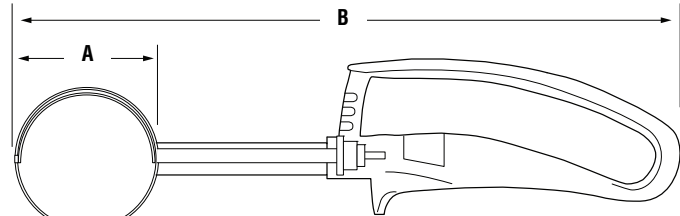

Extended Length

SPECIFICATIONS

Item No.	Color	Size (Approximate Servings per QT.)	Capacity			Item Dimensions	
			Fluid Oz (ML)	Fluid Oz (Approx.)	Cup/Teaspoon/Teaspoon	(A) IN (CM)	(B) IN (CM)
47390	White	6	4.7 (139)	4¾	⅝ Cup	3 (7.6)	9⅝ (24.4)
47391	Gray	8	3.7 (109.5)	3¾	½ Cup	2⅞ (7.3)	9¼ (23.8)
47392	Ivory	10	3.2 (96)	3¼	⅝ Cup	2¾ (7)	9¼ (23.8)
47393	Green	12	2.8 (83.6)	2⅞	⅓ Cup	2½ (6.4)	9⅝ (23.2)
47394	Sky Blue	14	2.4 (71.4)	2⅝	⅓ Cup	2⅝ (6)	8 (20.3)
47395	Royal Blue	16	2.0 (59.5)	2	¼ Cup	2¼ (5.7)	8⅞ (22.5)
47396	Yellow	20	1.8 (53.4)	1⅞	3½ Tablespoons	2¼ (5.7)	8¾ (22.2)
47397	Red	24	1.52 (45)	1½	3 Tablespoons	2 (5.1)	8½ (21.6)
47398	Black	30	1.13 (33.3)	1⅞	2¼ Tablespoons	1⅞ (4.8)	8¼ (20.8)
47399	Mushroom	36	0.94 (27.8)	⅞	1¼ Tablespoons	1¾ (4.4)	8¼ (20.8)
47400	Orchid	40	0.72 (21.2)	¾	1½ Tablespoons	1⅝ (4.1)	7⅞ (20.1)
47401	Terracotta	50	0.65 (19.2)	⅝	4 Teaspoons	1½ (3.8)	7⅞ (20.0)
47402	Pink	60	0.54 (15.9)	½	1 Tablespoon	1⅝ (3.5)	7¾ (19.7)
47403	Plum	70	0.47(13.8)	⅜	2¾ Teaspoons	1¼ (3.2)	7¾ (19.7)
47404	Orange	100	0.33 (9.6)	¼	2 Teaspoons	1⅞ (2.9)	7½ (19.1)
47370	White	6	4.7 (139)	4¾	⅝ Cup	3 (7.6)	10⅞ (27.6)
47371	Gray	8	3.7 (109.5)	3¾	½ Cup	2⅞ (7.3)	10⅝ (27)
47372	Ivory	10	3.2 (96)	3¼	⅝ Cup	2¾ (7)	10½ (26.7)
47373	Green	12	2.8 (83.6)	2⅞	⅓ Cup	2½ (6.4)	10⅝ (26.4)
47374	Royal Blue	16	2.0 (59.5)	2	¼ Cup	2¼ (5.7)	10 (25.5)
47375	Yellow	20	1.8 (53.4)	1	3½ Tablespoons	2¼ (5.7)	10 (25.4)
47376	Red	24	1.52 (45)	1½	3 Tablespoons	2 (5.1)	9⅞ (25.1)
47377	Black	30	1.13 (33.3)	1⅞	2¼ Tablespoons	1⅞ (4.8)	9⅝ (24.4)
47378	Orchid	40	0.72 (21.2)	¾	1½ Tablespoons	1⅝ (4.1)	9¼ (23.5)
47379	Pink	60	0.54 (15.9)	½	1 Tablespoon	1⅝ (3.5)	9⅝ (23.2)

www.vollrathco.com

The Vollrath Company, L.L.C.
1236 North 18th Street
Sheboygan, WI 53081-3201 U.S.A.
Customer Service: 800.628.0830
Canada Customer Service: 800.695.8560
Main Fax: 800.752.5620 or 920.459.6573

Technical Services: 800.628.0832
Technical Services Fax: 920.459.5462